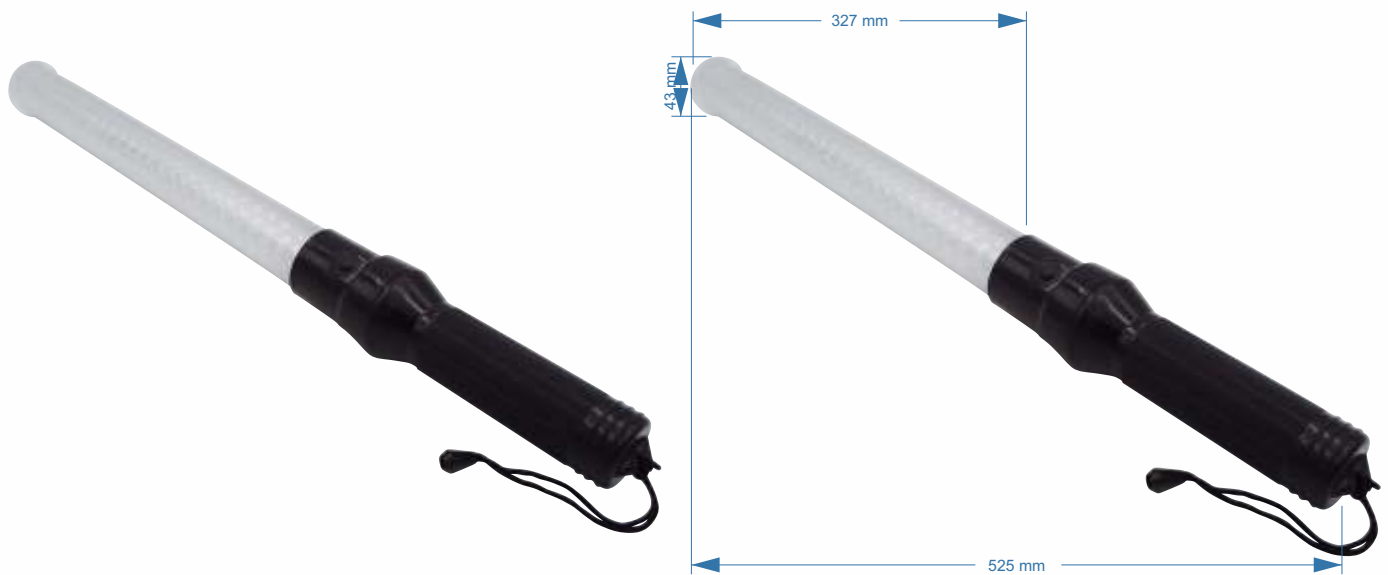

SPEC SHEET

Steady Red

Steady Green

Red/Green LED Traffic Baton (RBE010)

- Light Weight
- Click button to switch between settings
- Switches between Red and Green colour
 - 2 Settings
 1. Flashing
 2. Steady
- Uses 2 x C-Cell Batteries (not included)
- Made from a sturdy and strong plastic
 - Size: 525x43x43mm (full length)
 - Size: 327x43x43mm (LED lights)