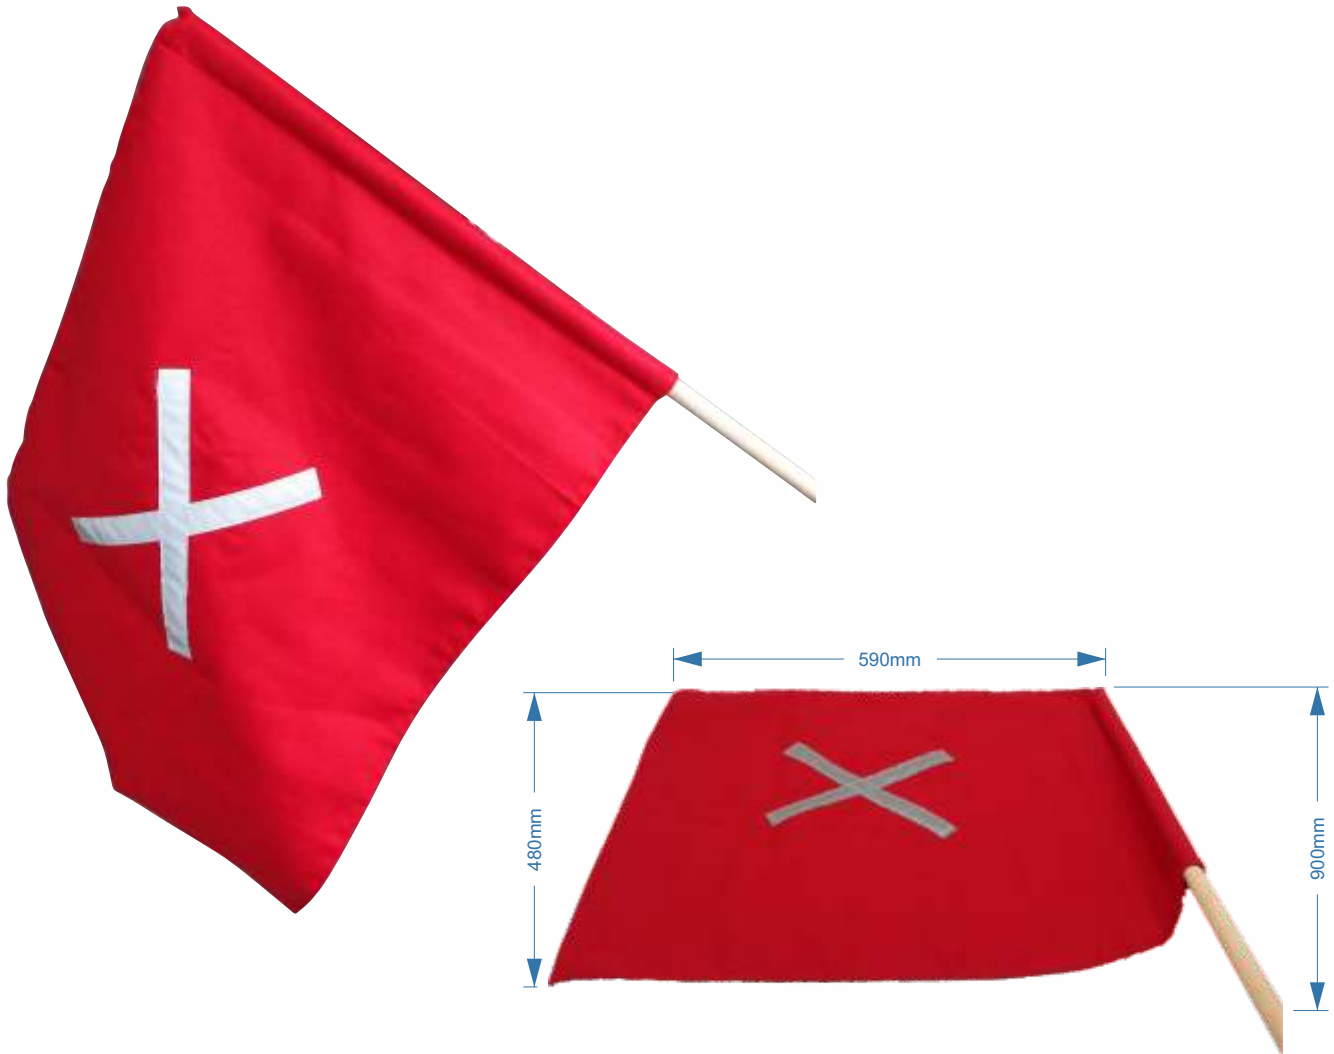

SPEC SHEET

Red Reflective Flag c/w Wooden Handle

- Light Weight
- Made from durable cotton twill fabric
- Colour Red
- Flag Size: 590x490mm
- 900mm (15mm Ø) Wooden Pole
- 240x170mm Silver Reflective Cross in center
- Silver Reflective Cross on both Sides of Flag